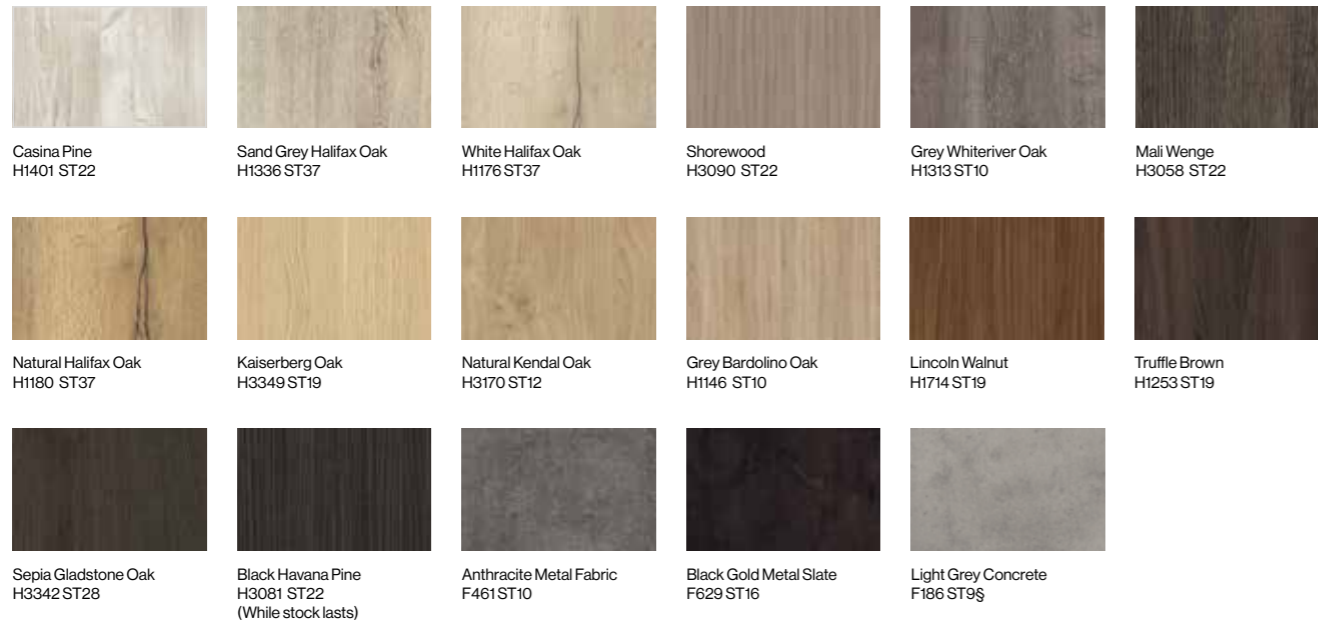

Colours can look differently when viewed electronically, ask your Designer to see a sample of the colour

5G Vinyl | Colours / Finishes

M Matt Finishes | Legno

5G Vinyl | Colours / Finishes

M Matt Finishes | Woodgrain Effects

Edged **Soho** | Colours / Finishes

Premium White
W1000 PM

Light Grey
U708 PM

Light Grey Metal Rock
F120 PM

Dust Grey
U732 PM

Black
U999 PM

White Levanto Marble
F812 PM

Cashmere Grey
U702 PM

Superior Matt Stone Grey

Superior Matt Antique Rose

Superior Matt Light Grey

Superior Matt Dust Grey

Superior Matt Graphite

Superior Matt Heritage Green

Superior Matt Marine Blue

Superior Matt Indigo

Superior Matt Black

Edged **Vaasa** | Colours / Finishes

Material / Available MTM

Matt / Available MTM

Gloss / Available MTM

Edged **Mather** | Colours / Finishes

PAINTED | Colours / Finishes

					
Primed	White	Highland Grey	Light Grey	Dust Grey	Graphite
					
Porcelano	Ivory	Mussel	Dakar	Pebble	Taupe Grey
					
Cashmere	Stone Grey	French Lavender	Heritage Pink	Foraged Fruit	Heritage Red
					
Sea Breeze	Sage	Moss Green	Liberty Green	Heritage Green	Conifer
					
Light Blue	Denim	Nautical	Eiffel Blue	Marine Blue	Indigo