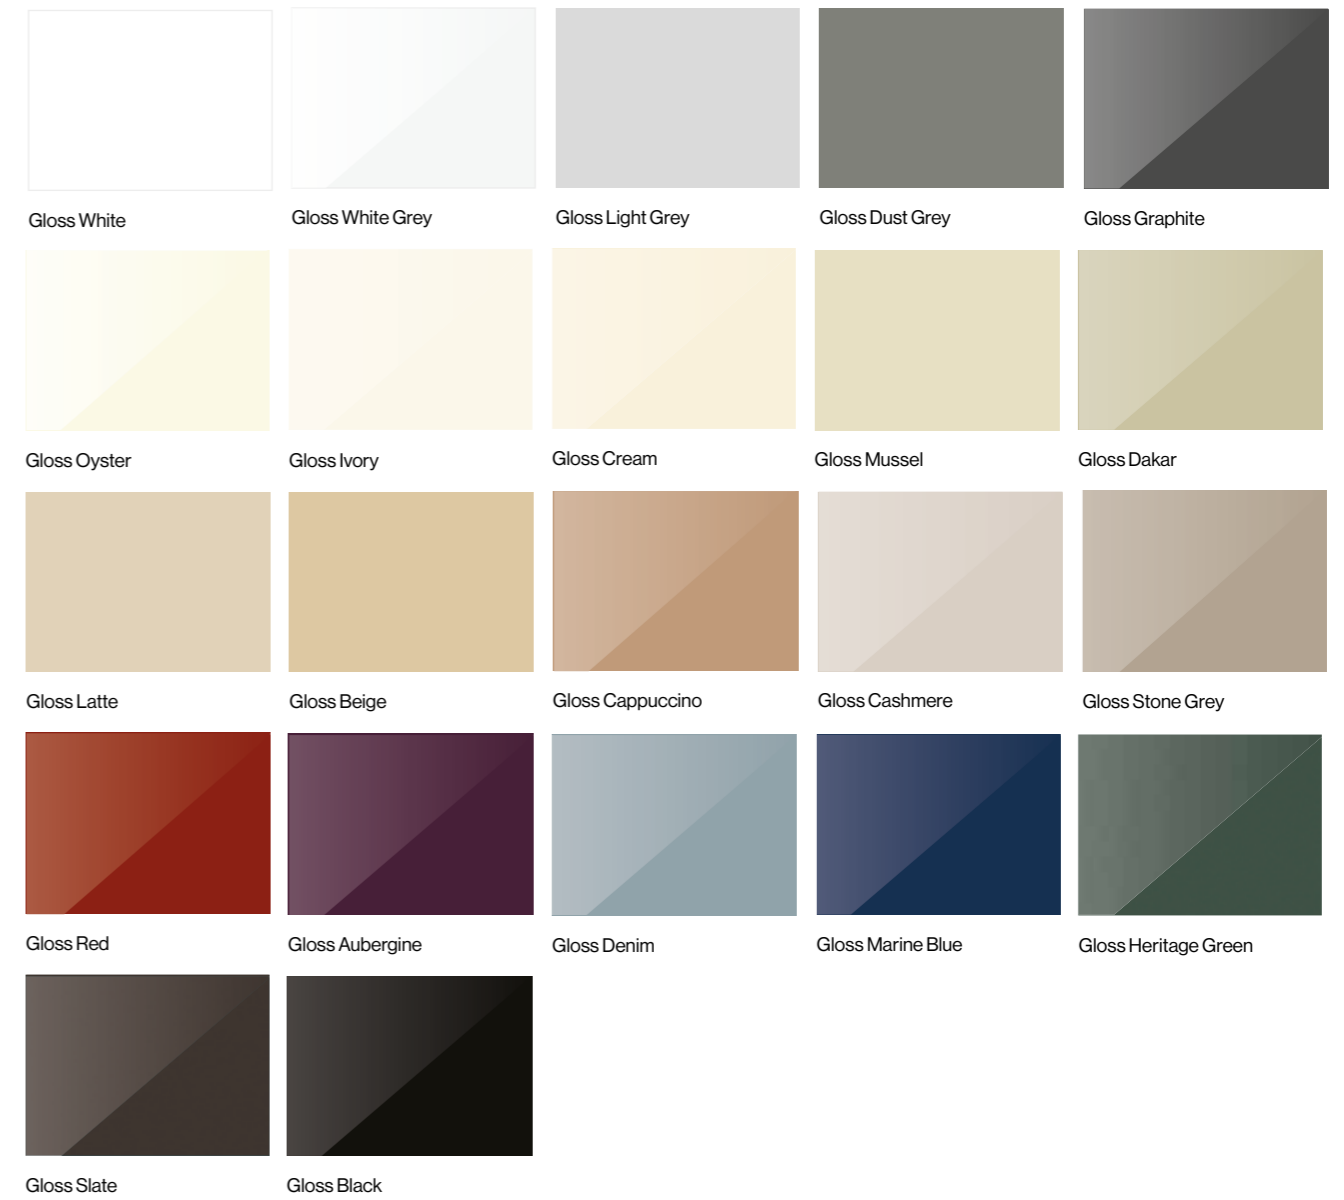

5G Vinyl | Colours / Finishes

M Matt Finishes | Smooth

S Superior Matt Finishes | Super Smooth Matt Laminate Uni-Colours

5G Vinyl | Colours / Finishes

G Gloss Finishes | High Gloss Uni-Colours and Metallics

Edged **Soho** | Colours / Finishes

Premium White
W1000 PM

Light Grey
U708 PM

Light Grey Metal Rock
F120 PM

Dust Grey
U732 PM

Black
U999 PM

White Levanto Marble
F812 PM

Cashmere Grey
U702 PM

Gloss Stone Grey

Gloss Dakar

Gloss Fossil

Gloss Light Grey

Gloss Dust Grey

Gloss Graphite

Gloss Black

Gloss Chocolate

Superior Matt Stone Grey

Superior Matt Antique Rose

Superior Matt Light Grey

Superior Matt Dust Grey

Superior Matt Graphite

Superior Matt Heritage Green

Superior Matt Marine Blue

Superior Matt Indigo