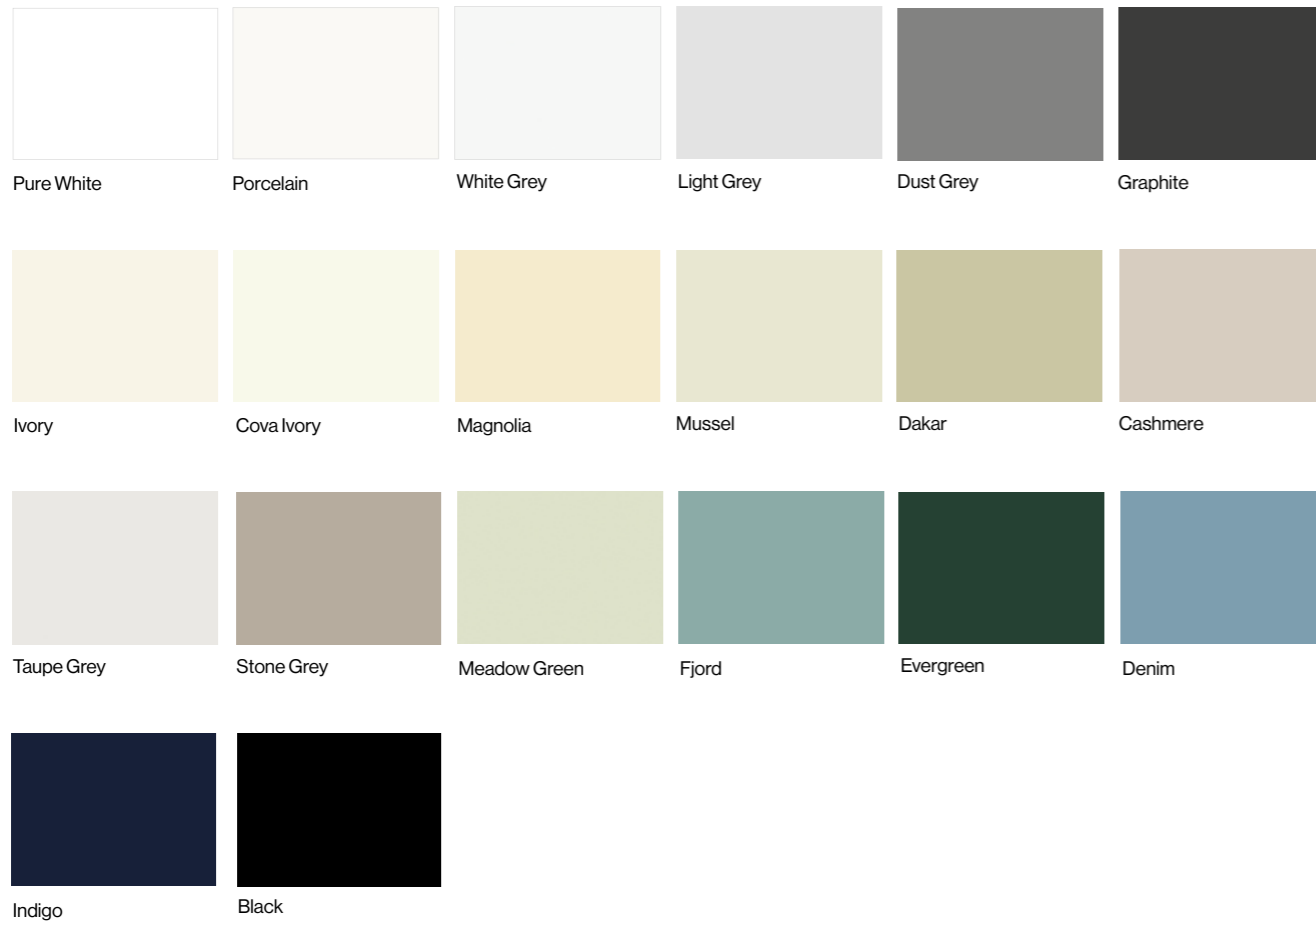

5G Vinyl | Colours / Finishes

M Matt Finishes | Smooth